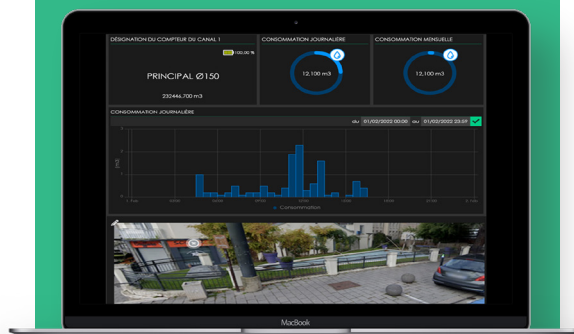

The BACS decree refers to the obligation to implement "building automation and control systems" to achieve energy efficiency objectives. The deadline for getting equipped is January 1, 2025.

ACCELERATE YOUR ENERGY & ENVIRONMENTAL PERFORMANCE

Our sensors make it possible to trace the values of gas and electricity meters. You thus have a totally controlled system that allows you to know your consumption in real time, to monitor overconsumption and to identify energy-consuming equipment. Our electrical measurement units allow you to go even further and carry out effective sub-metering and thus participate in the sustainable reduction of your energy bills.

ENERGY MANAGEMENT CHALLENGES

- → Promoting environmental transition
- → Encourage the adoption of digital tracking platforms
- → Reduce energy bills
- → Gain operational efficiency

Our fully customizable dashboards will allow you to integrate other information from external sources for an even more detailed analysis.

STATISTICS & REPORTING

Manage your energy consumption with a simple and intuitive interface allowing you to consult all your information in real time from any IT tool (computer, tablet, smartphone).

You can set up alerts (mail, notification, SMS) and centralize information to analyse the evolution of your consumption in your different locations.

→ Tracking levels:

5 minutes • Hour • Day
Week • Month • trimester • Year

Our sensors adapt according to the data that you wish measure!

FIND US • OPTIMIZ NETWORK

Bâtiment des Hautes Technologies • 20 rue Professeur Benoît Lauras, 42000 Saint-Étienne
Tél.: +33 6 50 96 03 98 - +33 9 51 57 28 22 • contact@optimiz-network.fr • optimiz-network.fr